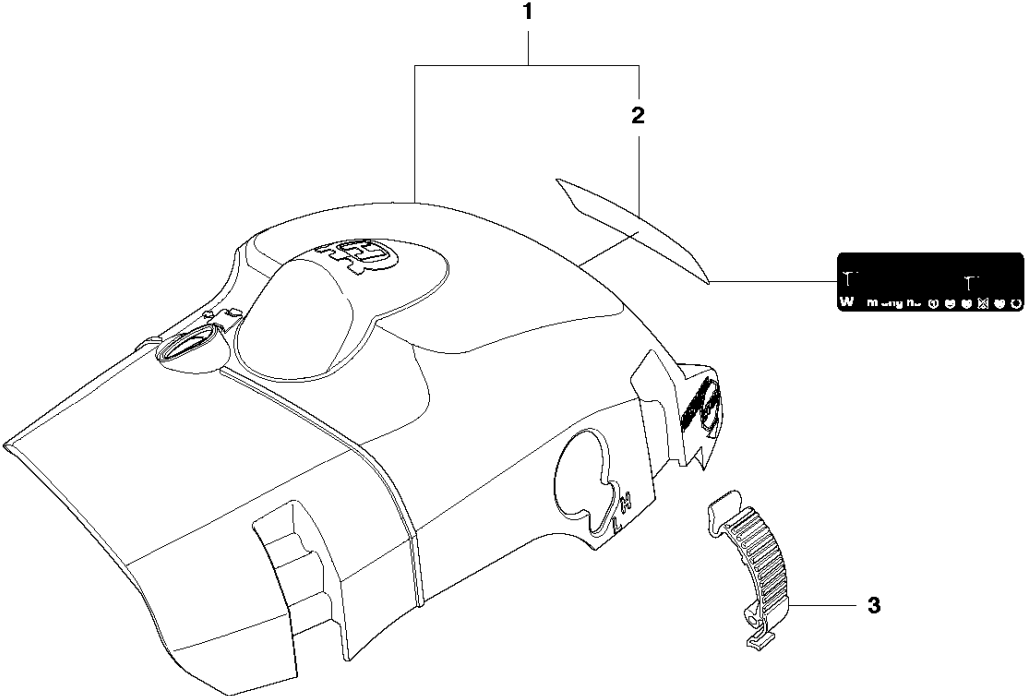

C 450, 450e
CYLINDER COVER

CYLINDER COVER

450 E from 2011-07 -

Ref	Part no.	Description	Remark	Qty	Kit
1	544 34 83-03	CYLINDER COVER ASSY		1	
2	522 70 92-01	LABEL		1	1
3	503 89 47-01	SNAP		3