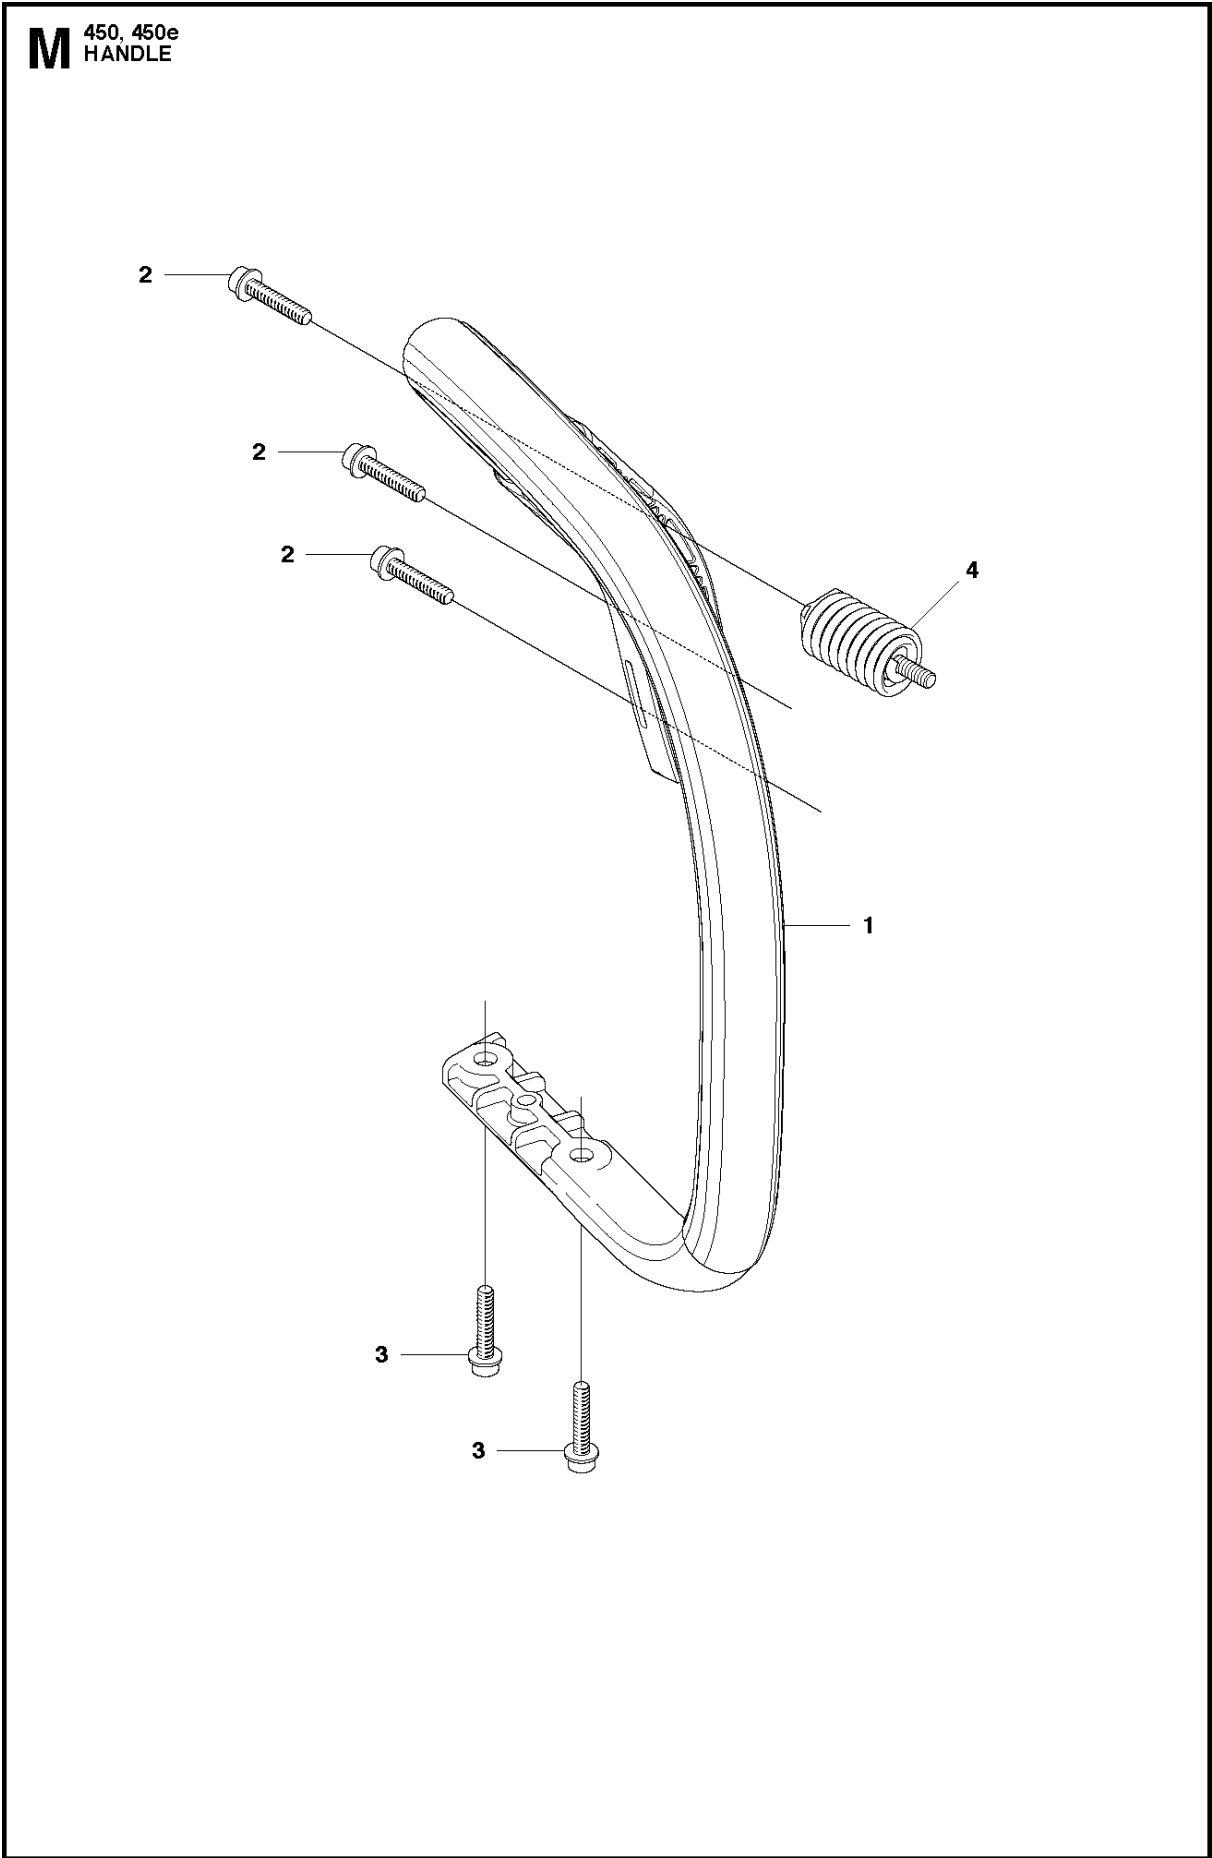

HANDLE

450 E from 2011-07 -

Ref	Part no.	Description	Remark	Qty	Kit
1	544 08 39-01	FRONT HANDLE		1	
2	503 21 88-76	SCREW IHSCFT		3	
3	503 21 02-70	SCREW IHSCFT		2	
4	503 89 83-01	ANTIVIBRATION ELEMENT		1