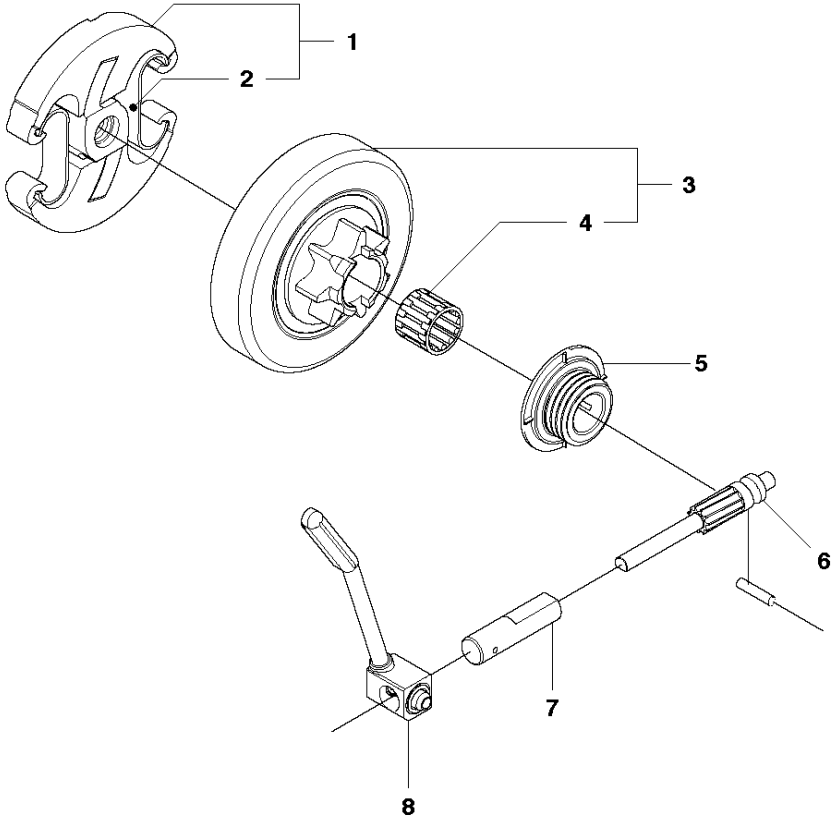

B 450, 450e
CLUTCH & OIL PUMP

CLUTCH & OIL PUMP

450 E from 2011-07 -

Ref	Part no.	Description	Remark	Qty	Kit
1	537 11 05-03	CLUTCH ASSY		1	
2	537 35 91-01	CLUTCH SPRING		2	1
3	578 09 79-01	CLUTCH DRUM		1	
4	503 25 52-01	NEEDLE BEARING		1	3
5	503 93 18-01	PUMP PINION		1	
6	540 05 79-01	PUMP PISTON		1	
7	537 15 48-01	PUMP CYLINDER		1	
8	544 08 42-01	OIL HOSE		1