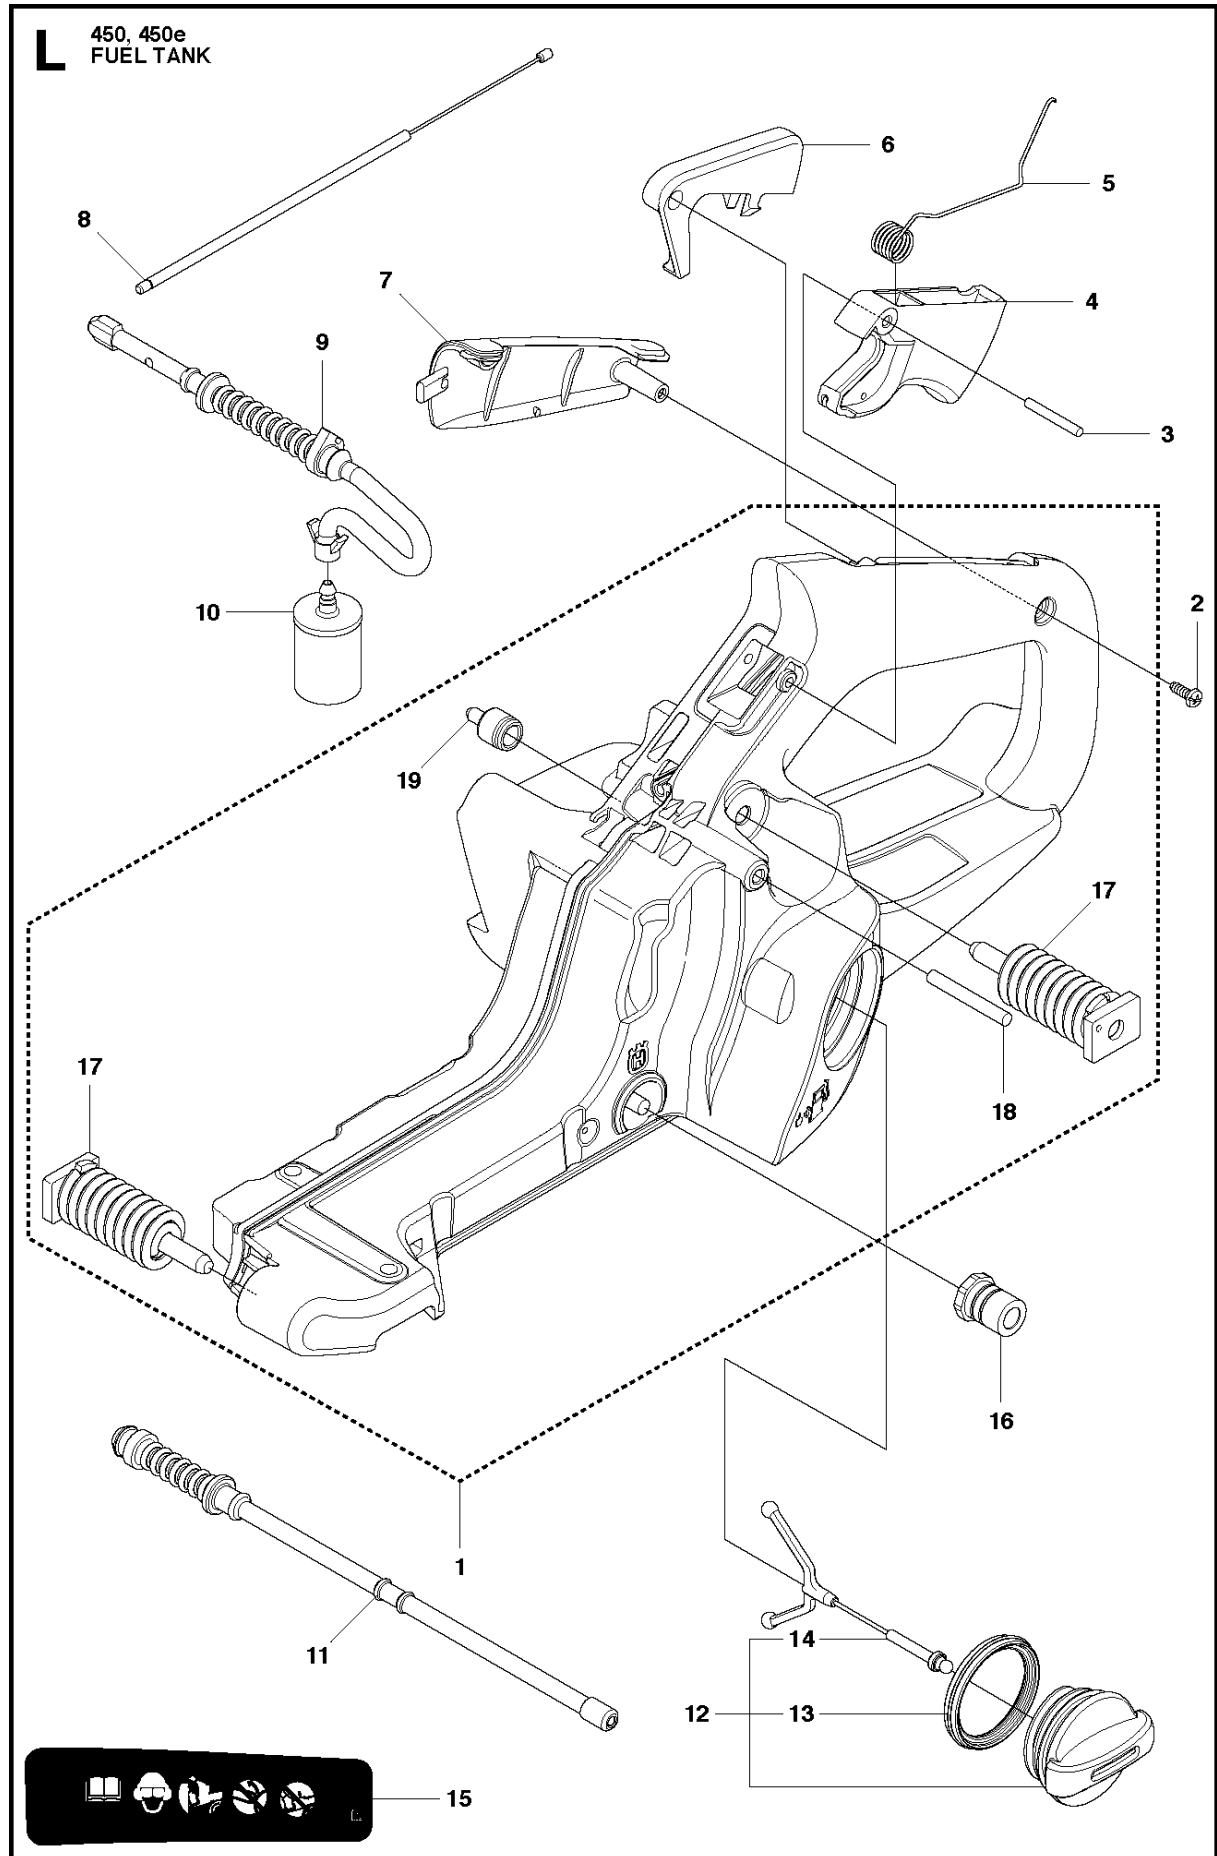

FUEL TANK

450 E from 2011-07 -

Ref	Part no.	Description	Remark	Qty	Kit
1	525 86 21-01	FUEL TANK ASSY		1	
2	503 21 28-10	SCREW CCRPANT		1	
3	720 18 25-20	PARALLEL PIN		1	
4	544 09 97-01	THROTTLE TRIGGER		1	
5	544 09 99-01	SPRING		1	
6	544 09 98-01	THROTTLE LOCKOUT		1	
7	504 12 22-01	HANDLE INSERT		1	
8	504 09 88-01	THROTTLE CABLE ASSY		1	
9	544 12 86-01	FUEL HOSE		1	
10	503 44 32-01	FILTER		1	
11	544 12 97-01	RETURN HOSE		1	
12	544 11 12-01	TANK CAP ASSY		1	
13	537 21 50-01	SEALING		1	12
14	503 57 89-01	HOLDER		1	12
15	544 37 50-01	LABEL		1	
16	501 00 76-01	LATERAL SUPPORT		1	
17	544 10 12-01	ANTIVIBRATION ELEMENT		2	1
18	721 12 63-39	GROOVED PIN		1	1
19	537 35 95-01	TANK VENT ASSY		1	1