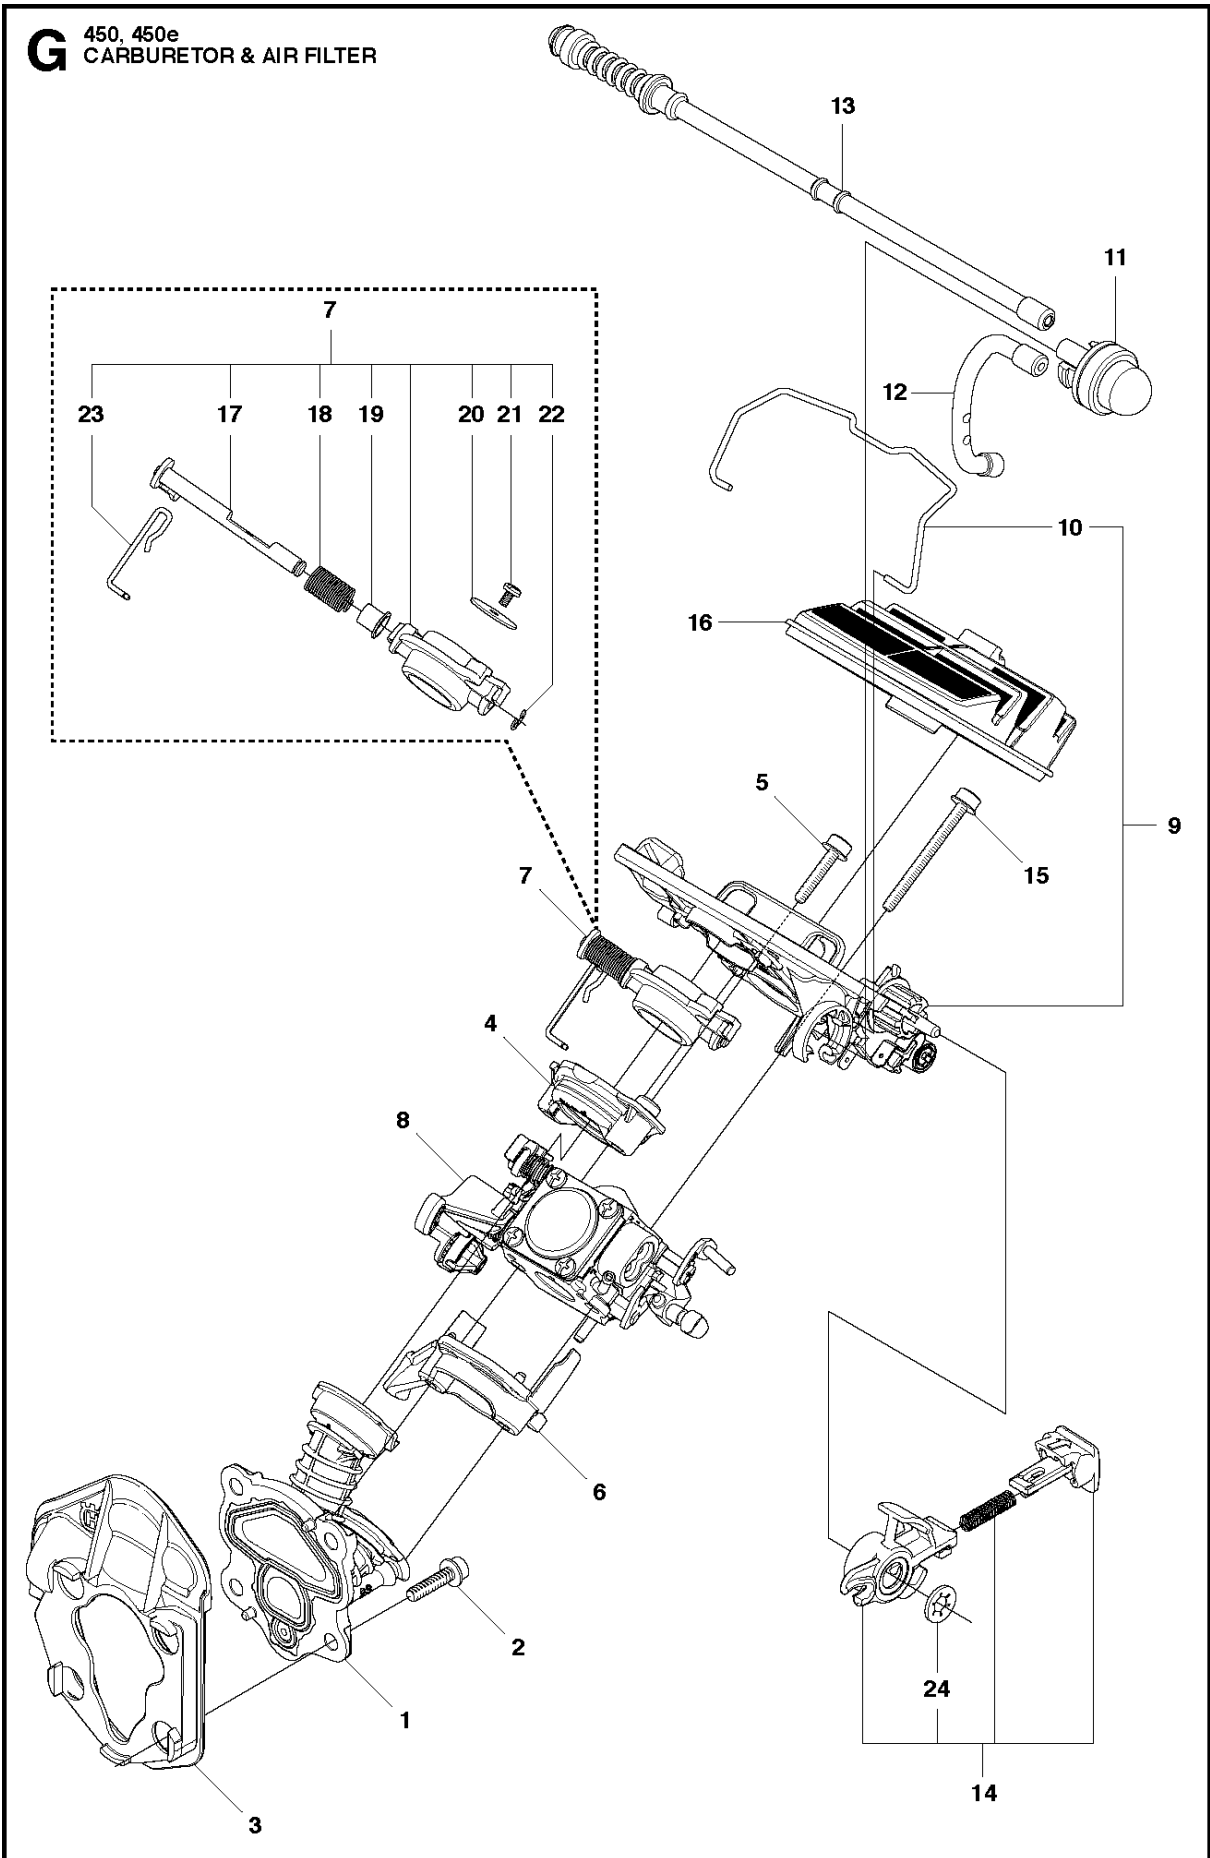

SPARE PARTS LIST

CHAIN SAWS

450 E from 2011-07 -

P 450, 450e
ACCESSORIES

ACCESSORIES

450 E from 2011-07 -

Ref	Part no.	Description	Remark	Qty	Kit
1	503 55 85-04	TOOL		1	

CARBURETOR

450 E from 2011-07 -

Ref	Part no.	Description	Remark	Qty	Kit
1	506 45 04-01	CARBURETTOR		1	
2	502 07 82-01	COLLAR		1	1
3	502 07 83-01	COLLAR		1	1
4	502 07 84-01	SCREW		1	1
5	502 07 86-01	SPRING		1	1
6	502 07 87-01	SPRING		1	1
7	503 47 90-01	SCREW		1	1
8	503 47 96-01	SCREW		1	1
9	503 47 97-01	VALVE		1	1
10	503 48 00-01	PIN RETAINING SCREW		1	1
11	503 48 01-01	SCREW		1	1
12	503 48 05-01	SCREW		4	1
13	503 48 11-01	PIECE		1	1
14	503 48 18-01	SCREW		2	1
15	503 53 56-01	PLUG WELCH		2	1
16	503 53 57-01	STRAINER		1	1
17	503 66 59-01	LEVER		1	1
18	537 02 01-01	GASKET PUMP		1	1, 37
19	537 38 31-01	DIAPHRAGM PUMP		1	1, 37
20	502 07 89-01	COVER		1	1
21	537 38 33-01	SCREW		1	1
22	537 38 34-01	SPRING		1	1
23	537 38 37-01	COVER		1	1
24	544 23 77-01	NOZZLE ASSY		1	1
25	502 07 90-01	DIAPHRAGM		1	1, 37
26	502 07 91-01	LEVER		1	1
27	505 10 17-01	LEVER		1	1
28	502 07 94-01	SHAFT ASSY		1	1
29	502 07 95-01	SHAFT ASSY		1	1
30	502 24 77-01	VALVE		1	1
31	502 07 98-01	COLLAR		1	1
32	537 38 36-01	GASKET		1	1, 37
33	502 08 17-01	LEVER		1	1
34	502 07 99-01	SCREW		1	1
35	502 08 00-01	SCREW		1	1
36	502 08 01-01	VALVE		1	1
37	502 08 02-01	GASKET KIT		1	
38	544 11 95-01	PLUG		1	1

B 450, 450e
CLUTCH & OIL PUMP

CLUTCH & OIL PUMP

450 E from 2011-07 -

Ref	Part no.	Description	Remark	Qty	Kit
1	537 11 05-03	CLUTCH ASSY		1	
2	537 35 91-01	CLUTCH SPRING		2	1
3	578 09 79-01	CLUTCH DRUM		1	
4	503 25 52-01	NEEDLE BEARING		1	3
5	503 93 18-01	PUMP PINION		1	
6	540 05 79-01	PUMP PISTON		1	
7	537 15 48-01	PUMP CYLINDER		1	
8	544 08 42-01	OIL HOSE		1	