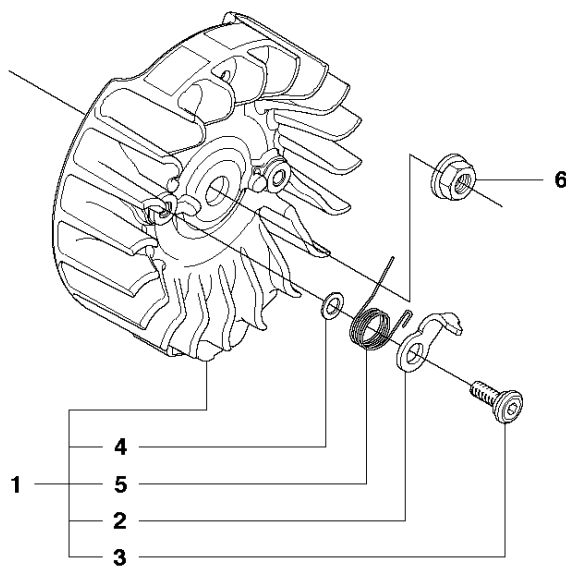

E 450, 450e
IGNITION SYSTEM

IGNITION SYSTEM

450 E from 2011-07 -

Ref	Part no.	Description	Remark	Qty	Kit
1	544 11 18-01	FLYWHEEL ASSY		1	
2	537 24 56-01	STARTER PAWL		2	1
3	501 81 99-03	SCREW		2	1
4	503 23 00-42	WASHER		2	1
5	529 27 11-01	SPRING		2	1
6	503 22 04-01	NUT		1	
7	573 93 57-01	IGNITION MODULE		1	
8	510 10 15-01	WIRING ASSY		1	
9	503 20 02-20	SCREW IHSCFM		2