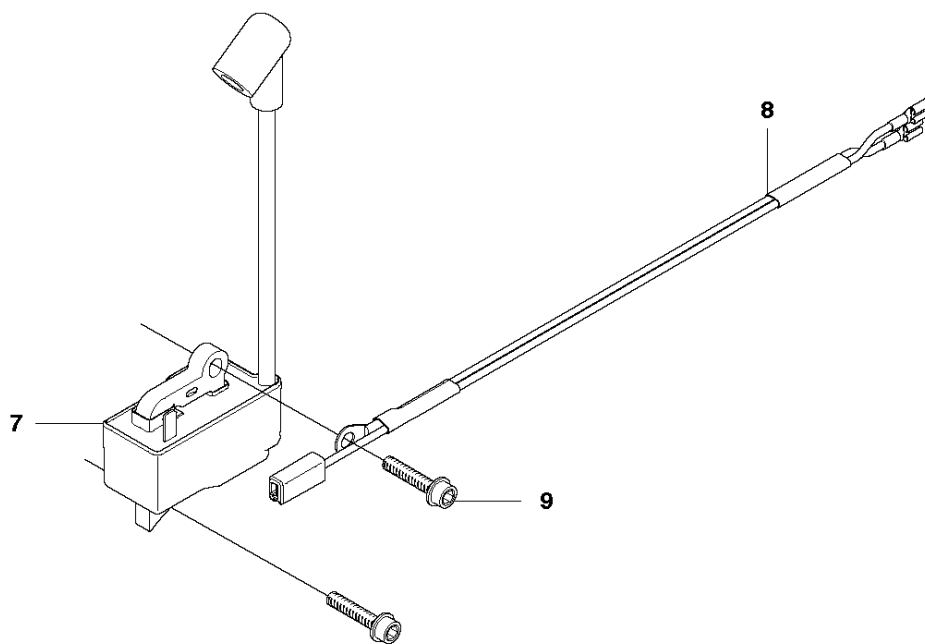

E 450, 450e
IGNITION SYSTEM

IGNITION SYSTEM

450 E from 2011-07 -

Ref	Part no.	Description	Remark	Qty	Kit
1	544 11 18-01	FLYWHEEL ASSY		1	
2	537 24 56-01	STARTER PAWL		2	1
3	501 81 99-03	SCREW		2	1
4	503 23 00-42	WASHER		2	1
5	529 27 11-01	SPRING		2	1
6	503 22 04-01	NUT		1	
7	573 93 57-01	IGNITION MODULE		1	
8	510 10 15-01	WIRING ASSY		1	
9	503 20 02-20	SCREW IHSCFM		2