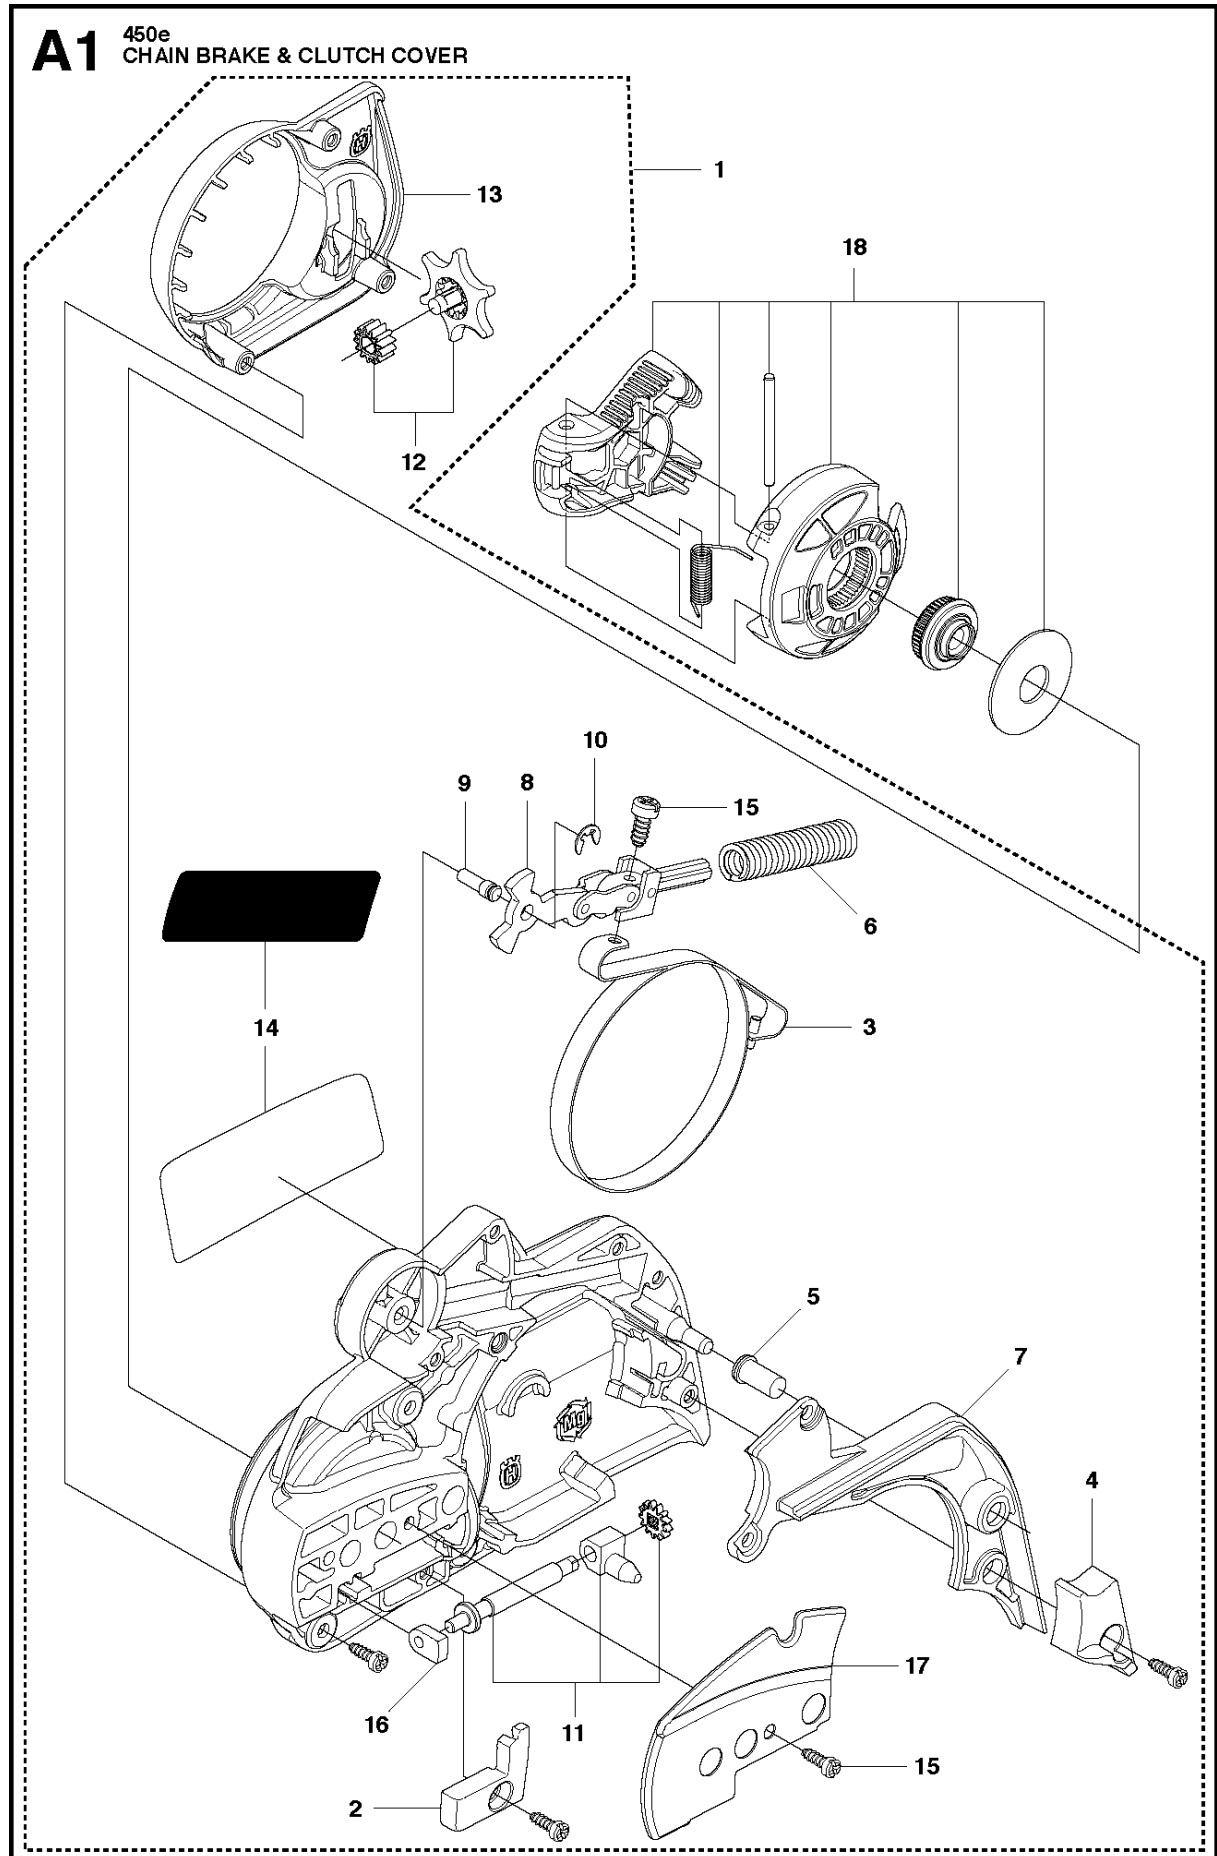

CHAIN BRAKE & CLUTCH COVER

450 E from 2011-07 -

Ref	Part no.	Description	Remark	Qty	Kit
1	544 21 72-01	CLUTCH COVER ASSY		1	
2	504 54 28-01	COVER LID		1	1
3	537 04 30-01	BRAKE BAND ASSY		1	1
4	544 08 30-01	WEAR PROTECTION		1	1
5	503 85 52-01	GUIDE BUSHING		1	1
6	503 46 59-01	BRAKE SPRING		1	1
7	544 08 29-01	COVER LID		1	1
8	503 89 08-02	KNEE JOINT ASSY		1	1
9	503 89 29-01	PIN KNEE-JOINT		1	1
10	735 31 08-20	E-CLIP		1	1
11	537 39 29-01	CHAIN TENSION SCREW		1	1
12	537 34 72-01	CHAIN TENSIONER WHEEL		1	1
13	537 39 26-01	HEAT PROTECTOR		1	1
14	544 35 75-01	LABEL		1	1
15	503 21 70-10	SCREW CCRPANT		10	1
16	525 35 43-01	BEARING SLEEVE		1	1
17	544 25 05-01	WEAR PLATE		1	1
18	537 34 78-01	KNOB		1