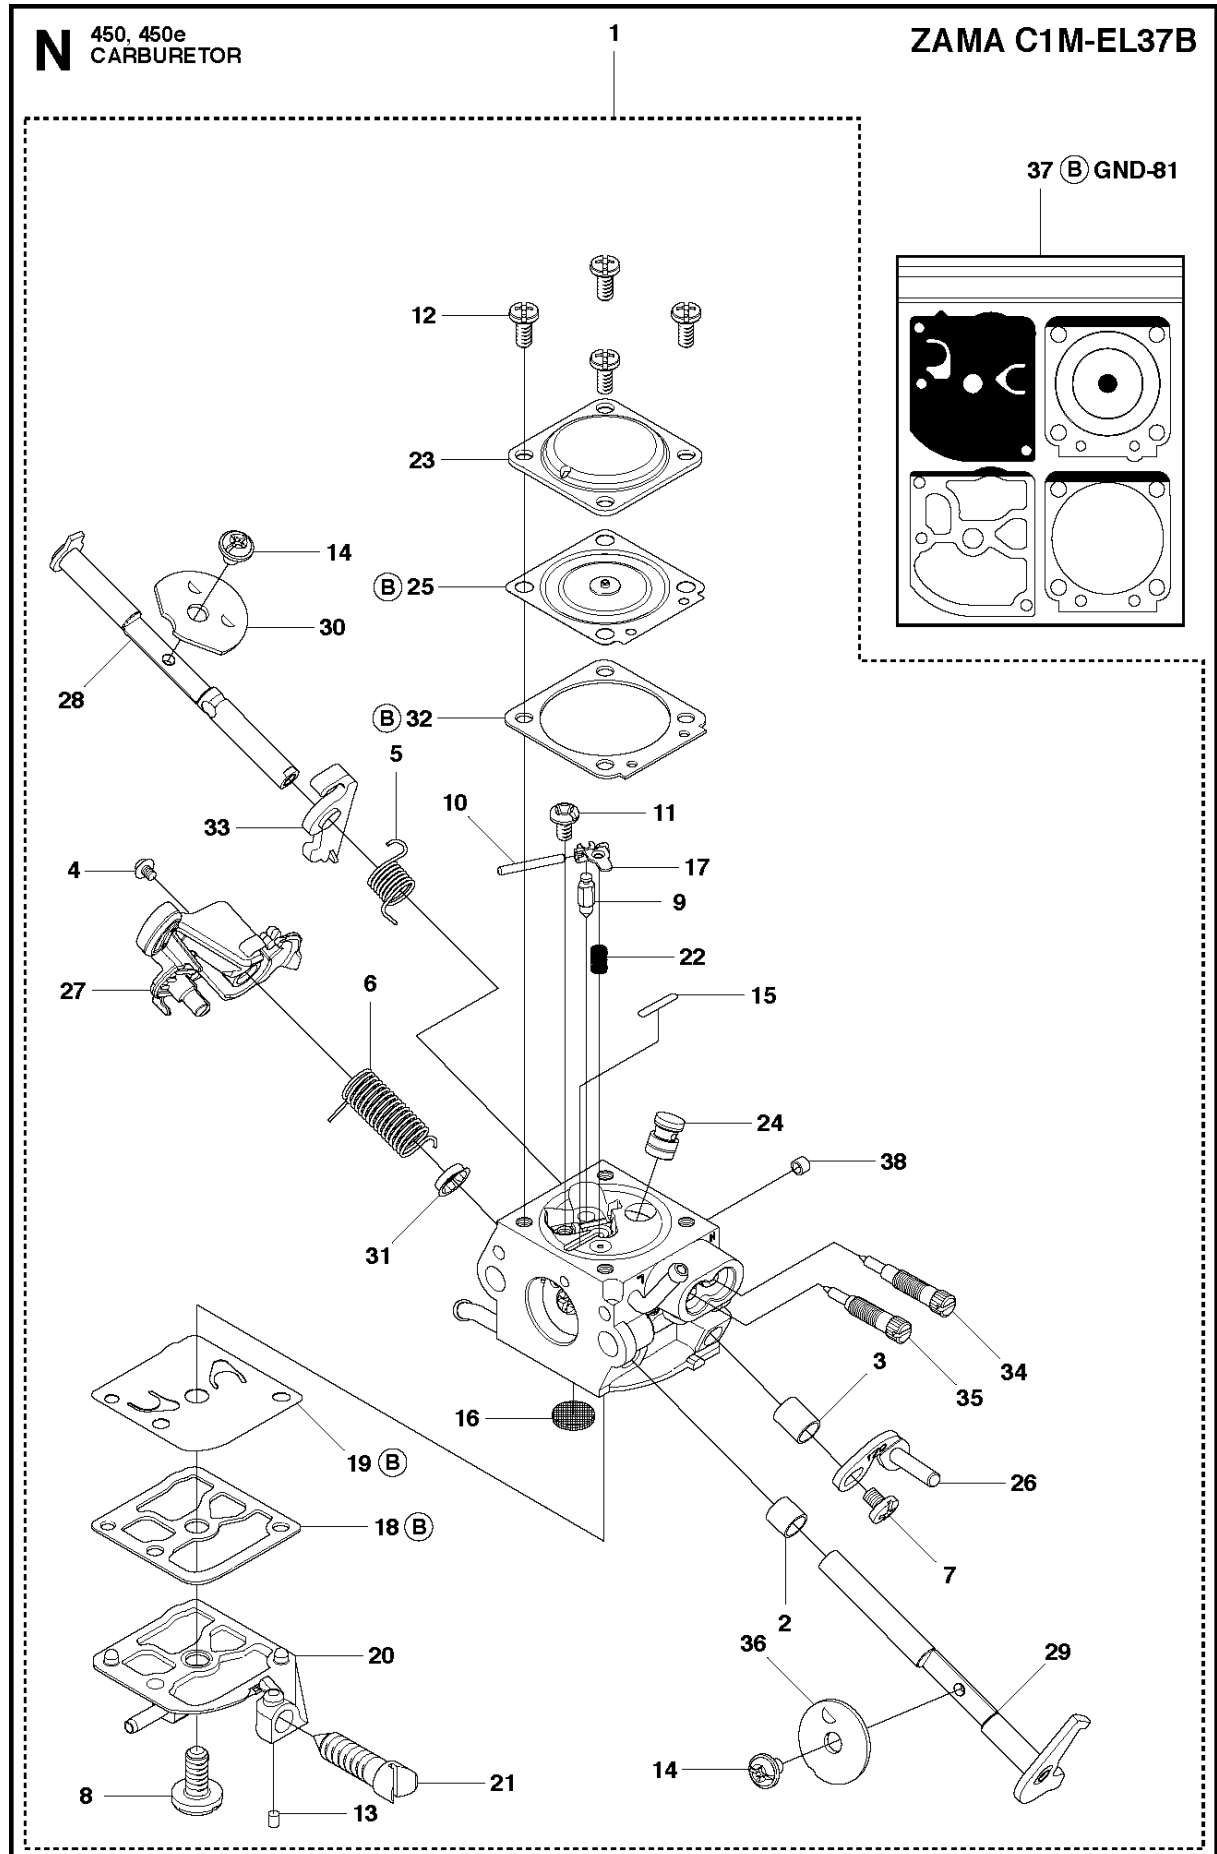

SPARE PARTS LIST

CHAIN SAWS

450 E from 2011-07 -

P 450, 450e
ACCESSORIES

ACCESSORIES

450 E from 2011-07 -

Ref	Part no.	Description	Remark	Qty	Kit
1	503 55 85-04	TOOL		1	

CARBURETOR

450 E from 2011-07 -

Ref	Part no.	Description	Remark	Qty	Kit
1	506 45 04-01	CARBURETTOR		1	
2	502 07 82-01	COLLAR		1	1
3	502 07 83-01	COLLAR		1	1
4	502 07 84-01	SCREW		1	1
5	502 07 86-01	SPRING		1	1
6	502 07 87-01	SPRING		1	1
7	503 47 90-01	SCREW		1	1
8	503 47 96-01	SCREW		1	1
9	503 47 97-01	VALVE		1	1
10	503 48 00-01	PIN RETAINING SCREW		1	1
11	503 48 01-01	SCREW		1	1
12	503 48 05-01	SCREW		4	1
13	503 48 11-01	PIECE		1	1
14	503 48 18-01	SCREW		2	1
15	503 53 56-01	PLUG WELCH		2	1
16	503 53 57-01	STRAINER		1	1
17	503 66 59-01	LEVER		1	1
18	537 02 01-01	GASKET PUMP		1	1, 37
19	537 38 31-01	DIAPHRAGM PUMP		1	1, 37
20	502 07 89-01	COVER		1	1
21	537 38 33-01	SCREW		1	1
22	537 38 34-01	SPRING		1	1
23	537 38 37-01	COVER		1	1
24	544 23 77-01	NOZZLE ASSY		1	1
25	502 07 90-01	DIAPHRAGM		1	1, 37
26	502 07 91-01	LEVER		1	1
27	505 10 17-01	LEVER		1	1
28	502 07 94-01	SHAFT ASSY		1	1
29	502 07 95-01	SHAFT ASSY		1	1
30	502 24 77-01	VALVE		1	1
31	502 07 98-01	COLLAR		1	1
32	537 38 36-01	GASKET		1	1, 37
33	502 08 17-01	LEVER		1	1
34	502 07 99-01	SCREW		1	1
35	502 08 00-01	SCREW		1	1
36	502 08 01-01	VALVE		1	1
37	502 08 02-01	GASKET KIT		1	
38	544 11 95-01	PLUG		1	1

B 450, 450e
CLUTCH & OIL PUMP

CLUTCH & OIL PUMP

450 E from 2011-07 -

Ref	Part no.	Description	Remark	Qty	Kit
1	537 11 05-03	CLUTCH ASSY		1	
2	537 35 91-01	CLUTCH SPRING		2	1
3	578 09 79-01	CLUTCH DRUM		1	
4	503 25 52-01	NEEDLE BEARING		1	3
5	503 93 18-01	PUMP PINION		1	
6	540 05 79-01	PUMP PISTON		1	
7	537 15 48-01	PUMP CYLINDER		1	
8	544 08 42-01	OIL HOSE		1	