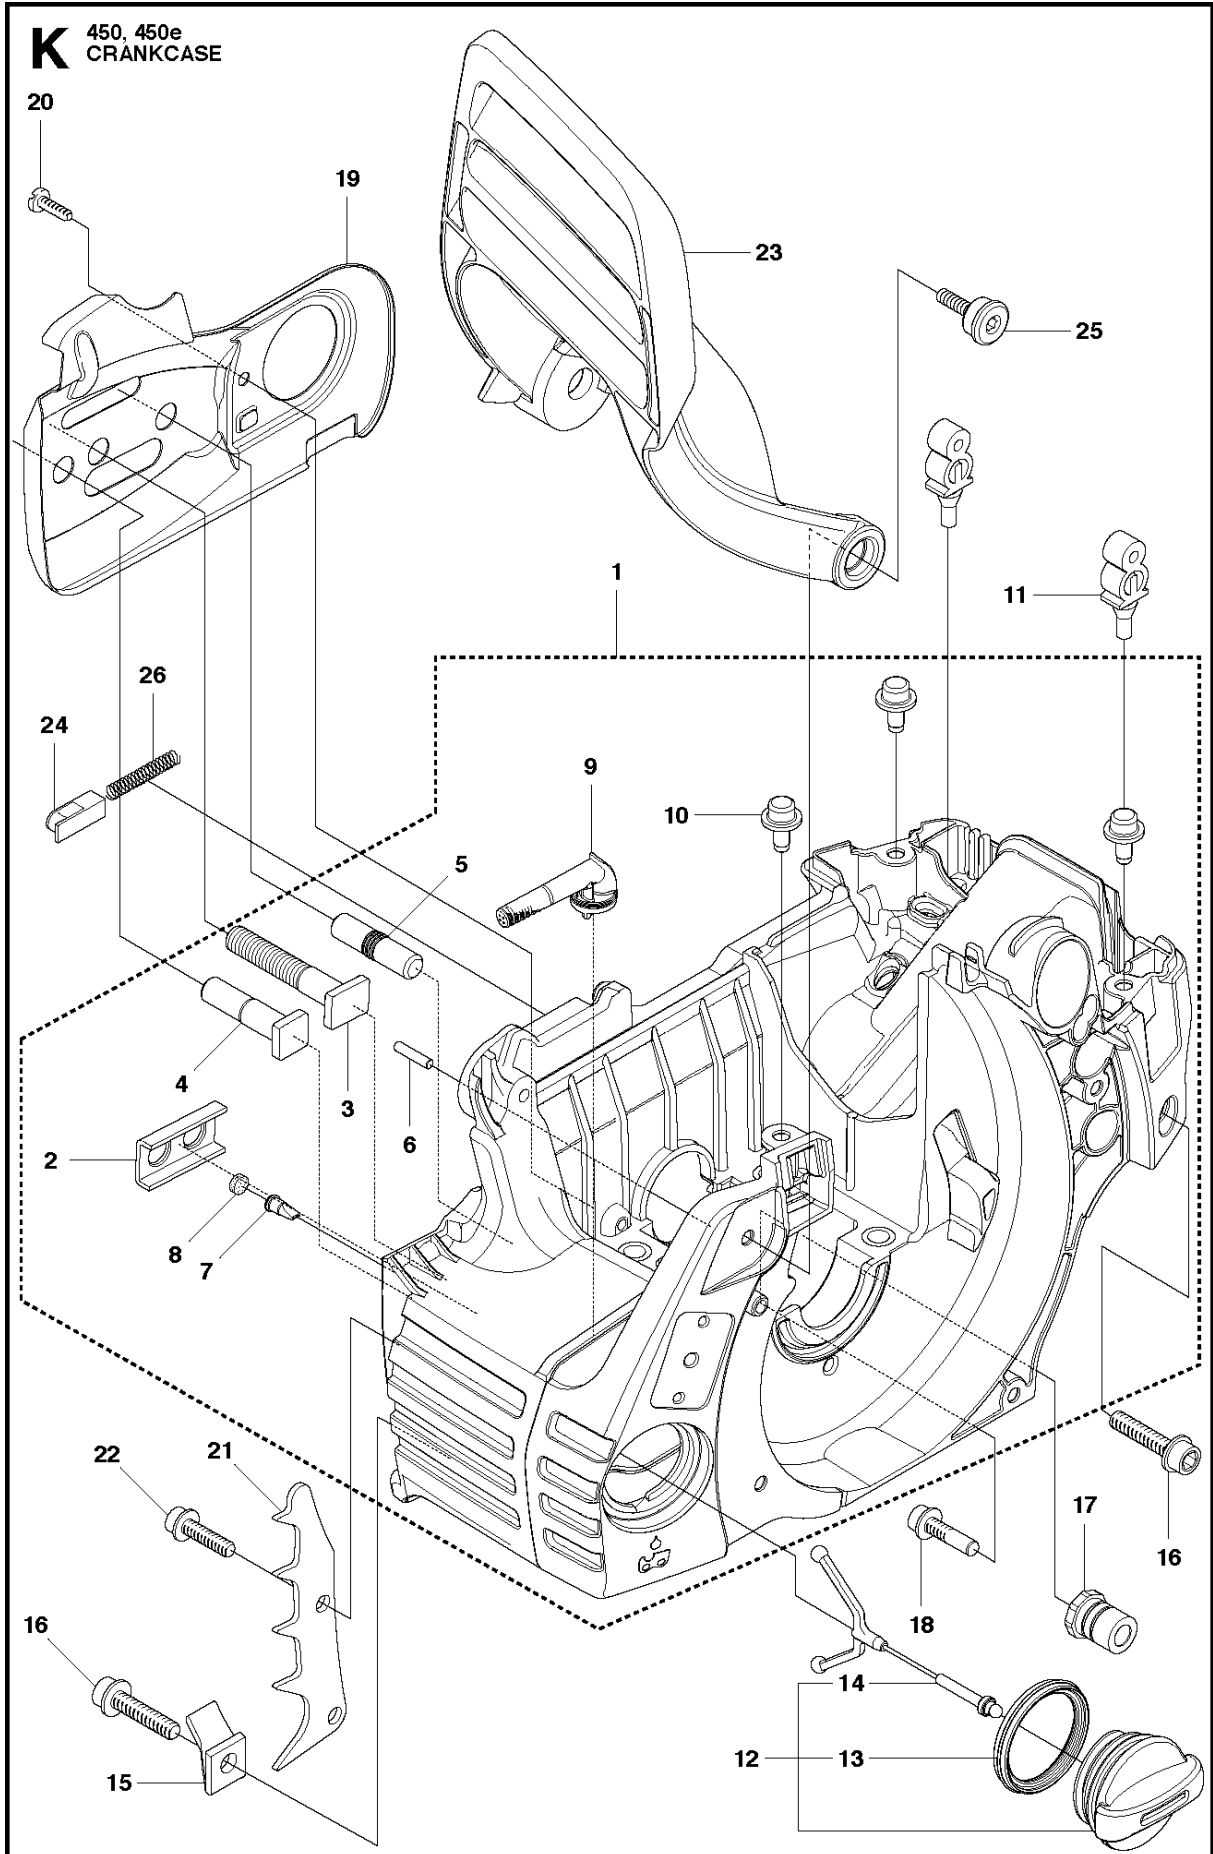

CRANKCASE

450 E from 2011-07 -

Ref	Part no.	Description	Remark	Qty	Kit
1	537 43 82-01	CRANKCASE		1	
2	503 87 58-02	STIFFENING PLATE		1	1
3	503 87 54-02	BAR BOLT		1	1
4	537 33 46-01	BAR BOLT		1	1
5	544 03 64-01	BAR BOLT		1	1
6	503 24 09-05	NEEDLE ROLLER		1	1
7	530 02 61-19	CHECK VALVE		1	1
8	537 40 35-01	FILTER		1	1
9	544 08 33-01	OIL SCREEN		1	1
10	544 33 16-01	GUIDE PIN		3	1
11	503 86 93-01	CARBURETTOR MOUNTING		2	
12	544 11 12-01	TANK CAP ASSY		1	
13	537 21 50-01	SEALING		1	12
14	503 57 89-01	HOLDER		1	12
15	503 88 63-01	CHAIN CATCHER PIN		1	
16	503 21 88-76	SCREW IHSCFT		2	
17	501 00 76-01	LATERAL SUPPORT		2	
18	503 21 51-03	SCREW IHSCFT		1	
19	544 09 40-01	CHAIN GUIDE PLATE		1	
20	503 21 70-10	SCREW CCRPANT		1	
21	503 90 59-01	BARKSTØD		1	
22	503 21 75-20	SCREW IHSCFT		2	
23	544 08 26-01	HAND GUARD		1	
24	503 89 24-01	LOCK		1	
25	503 89 30-01	SCREW		2	
26	503 43 65-01	POSITION SPRING		1