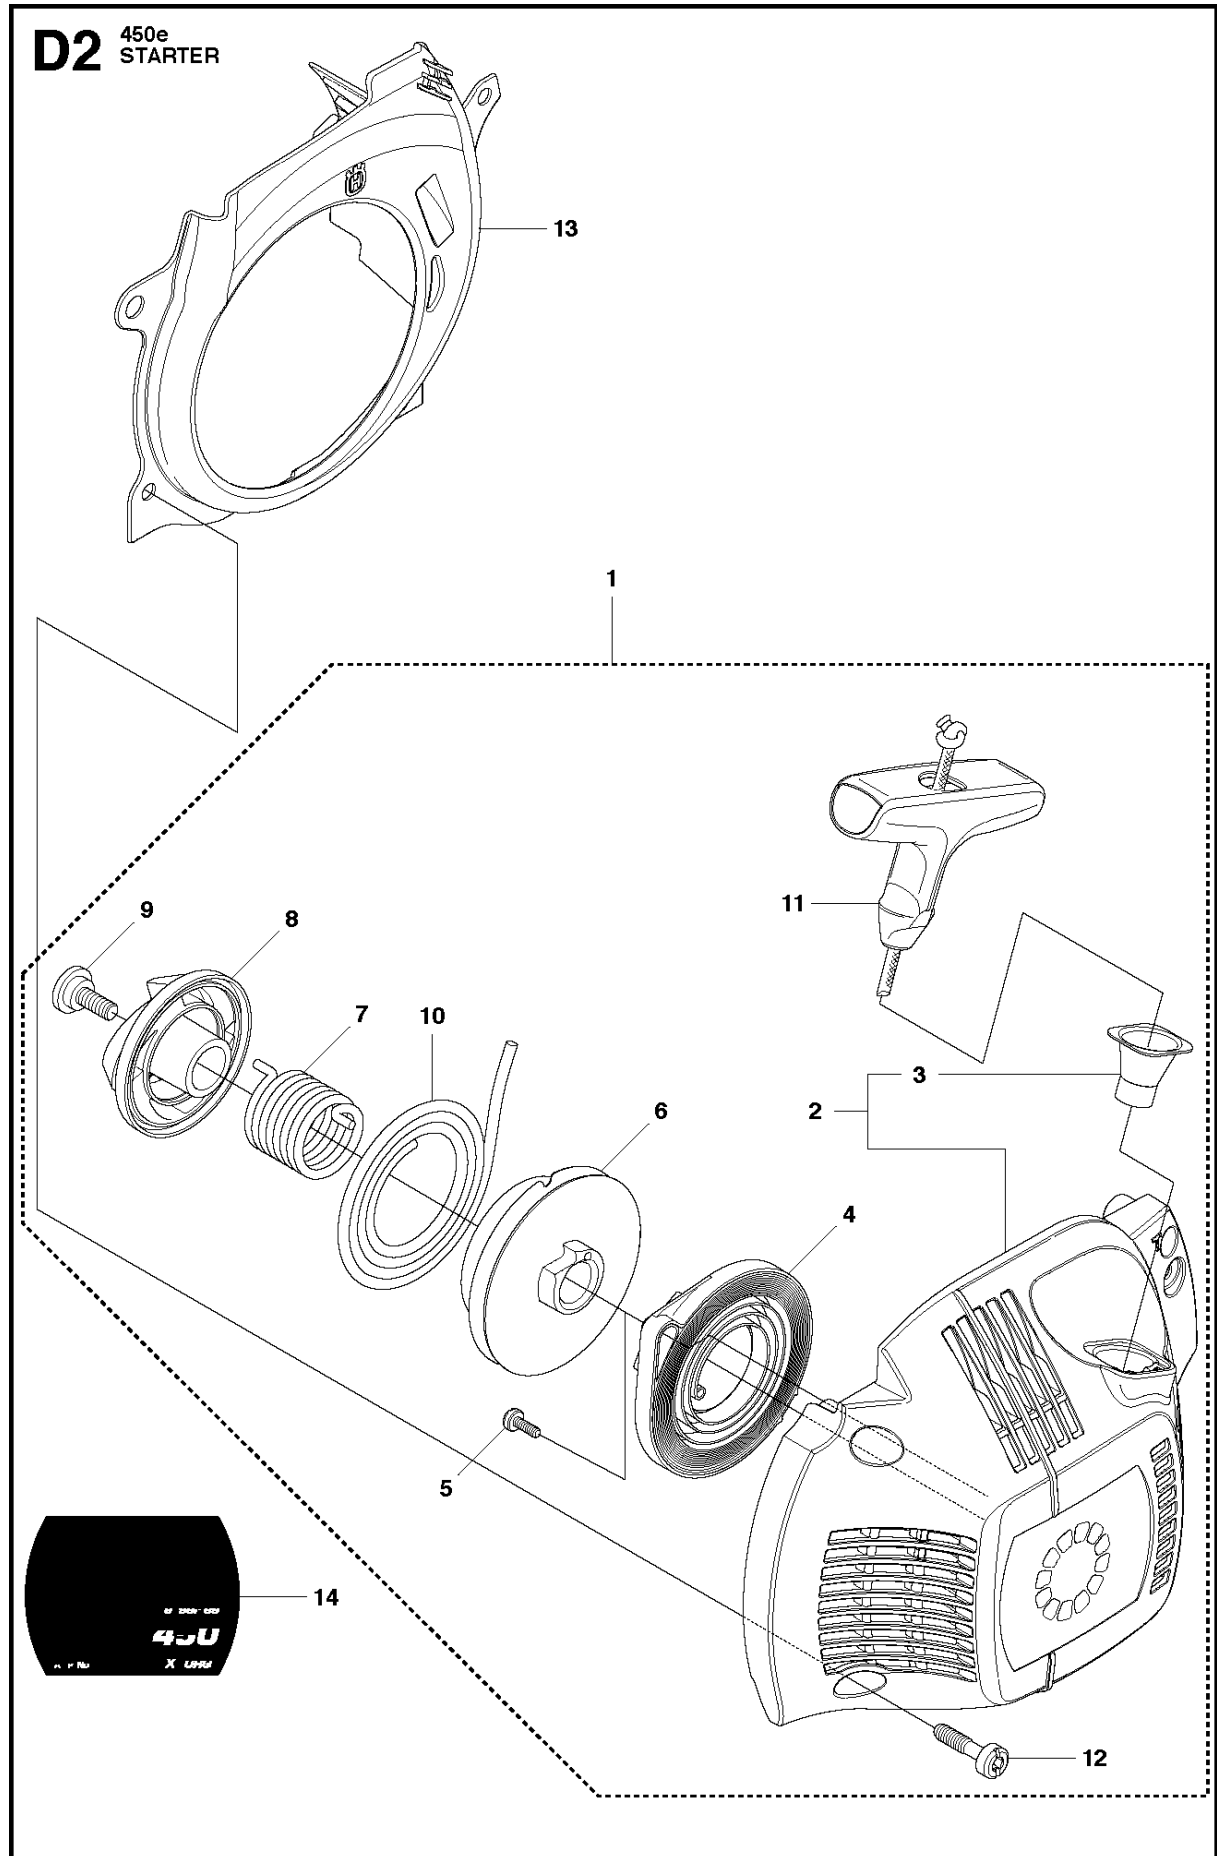

STARTER

450 E from 2011-07 -

Ref	Part no.	Description	Remark	Qty	Kit
1	544 15 85-02	STARTER ASSY		1	
2	544 15 84-01	STARTER HOUSING		1	1
3	537 28 32-01	REINFORCEMENT SLEEVE		1	1, 2
4	540 05 75-02	SPRING CASSETTE ASSY		1	1
5	503 21 28-10	SCREW CCRPANT		2	1
6	537 42 32-01	STARTER PULLEY		1	1
7	537 42 34-01	SPRING		1	1
8	537 42 33-01	DRIVER		1	1
9	537 42 66-01	SCREW		1	1
10	505 30 51-25	STARTER CORD		1	1
11	537 23 25-01	STARTER HANDLE		1	1
12	503 21 73-21	SCREW CIHSCTO		4	1
13	544 08 15-01	COOLING AIR CONDUCTER		1	
14	544 37 71-02	LABEL		1