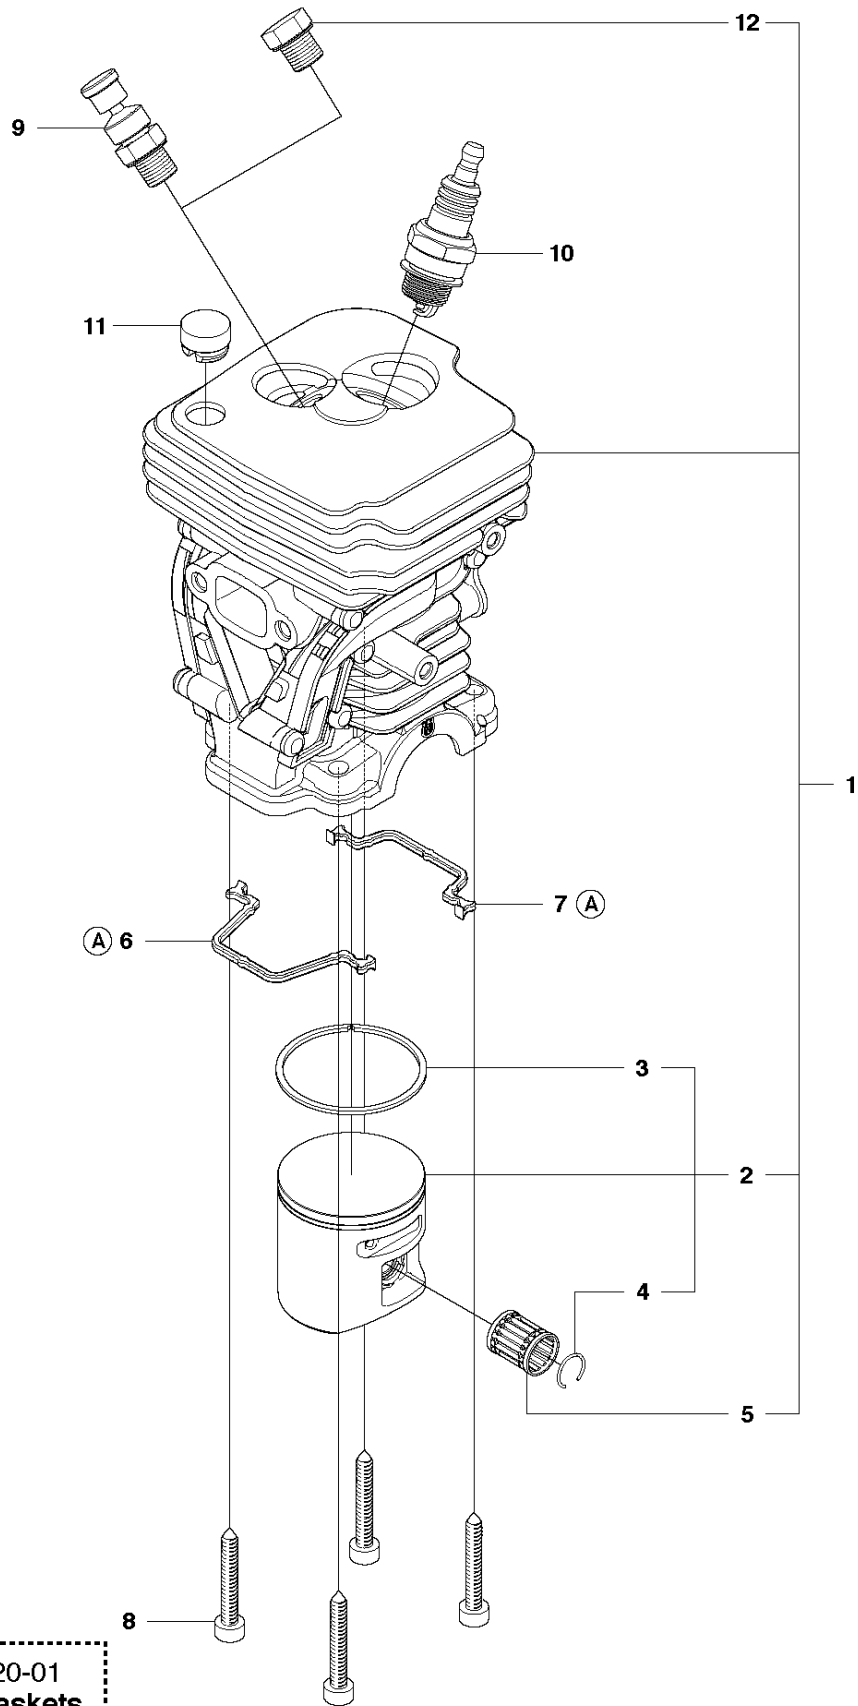

B 450, 450e
CLUTCH & OIL PUMP

CLUTCH & OIL PUMP

450 E from 2011-07 -

Ref	Part no.	Description	Remark	Qty	Kit
1	537 11 05-03	CLUTCH ASSY		1	
2	537 35 91-01	CLUTCH SPRING		2	1
3	578 09 79-01	CLUTCH DRUM		1	
4	503 25 52-01	NEEDLE BEARING		1	3
5	503 93 18-01	PUMP PINION		1	
6	540 05 79-01	PUMP PISTON		1	
7	537 15 48-01	PUMP CYLINDER		1	
8	544 08 42-01	OIL HOSE		1	

CRANKCASE

450 E from 2011-07 -

Ref	Part no.	Description	Remark	Qty	Kit
1	537 43 82-01	CRANKCASE		1	
2	503 87 58-02	STIFFENING PLATE		1	1
3	503 87 54-02	BAR BOLT		1	1
4	537 33 46-01	BAR BOLT		1	1
5	544 03 64-01	BAR BOLT		1	1
6	503 24 09-05	NEEDLE ROLLER		1	1
7	530 02 61-19	CHECK VALVE		1	1
8	537 40 35-01	FILTER		1	1
9	544 08 33-01	OIL SCREEN		1	1
10	544 33 16-01	GUIDE PIN		3	1
11	503 86 93-01	CARBURETTOR MOUNTING		2	
12	544 11 12-01	TANK CAP ASSY		1	
13	537 21 50-01	SEALING		1	12
14	503 57 89-01	HOLDER		1	12
15	503 88 63-01	CHAIN CATCHER PIN		1	
16	503 21 88-76	SCREW IHSCFT		2	
17	501 00 76-01	LATERAL SUPPORT		2	
18	503 21 51-03	SCREW IHSCFT		1	
19	544 09 40-01	CHAIN GUIDE PLATE		1	
20	503 21 70-10	SCREW CCRPANT		1	
21	503 90 59-01	BARKSTØD		1	
22	503 21 75-20	SCREW IHSCFT		2	
23	544 08 26-01	HAND GUARD		1	
24	503 89 24-01	LOCK		1	
25	503 89 30-01	SCREW		2	
26	503 43 65-01	POSITION SPRING		1	

(A) 544 97 20-01
Set of gaskets

CYLINDER PISTON

450 E from 2011-07 -

Ref	Part no.	Description	Remark	Qty	Kit
1	544 11 98-02	CYLINDER		1	
2	544 08 89-03	PISTON ASSY		1	1
3	544 08 87-01	PISTON RING		1	1, 2
4	544 21 13-01	CIRCLIP		1	1, 2
5	503 25 63-01	NEEDLE BEARING		1	1
6	544 10 87-01	GASKET		1	13
7	544 10 92-01	GASKET		1	13
8	503 20 05-27	SCREW IHSCM		4	
9	544 87 07-01	DECOMPRESSION VALVE		1	
10	503 23 51-11	SPARK PLUG		1	
11	540 05 73-01	SUPPORT		1	
12	503 55 22-01	PLUG		1	1
13	544 97 20-01	GASKET KIT	Set of Gaskets	1	