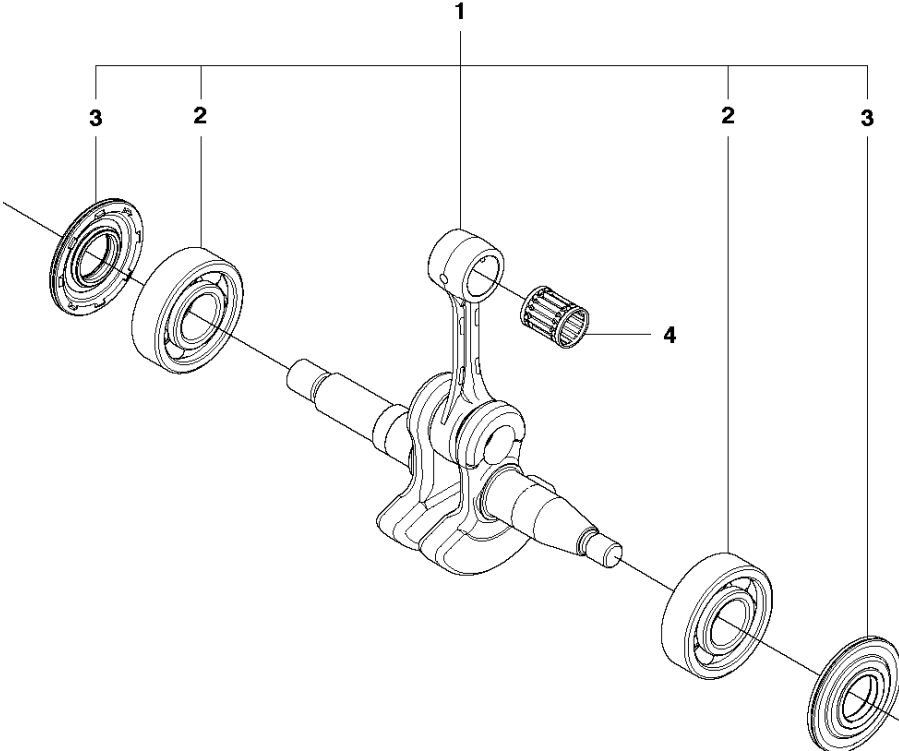

J 450, 450e
CRANKSHAFT

CRANKSHAFT

450 E from 2011-07 -

Ref	Part no.	Description	Remark	Qty	Kit
1	525 60 50-01	CRANKSHAFT ASSY		1	
2	544 06 20-01	BEARING		2	1
3	544 01 38-01	SEALING		2	1
4	503 25 63-01	NEEDLE BEARING		1