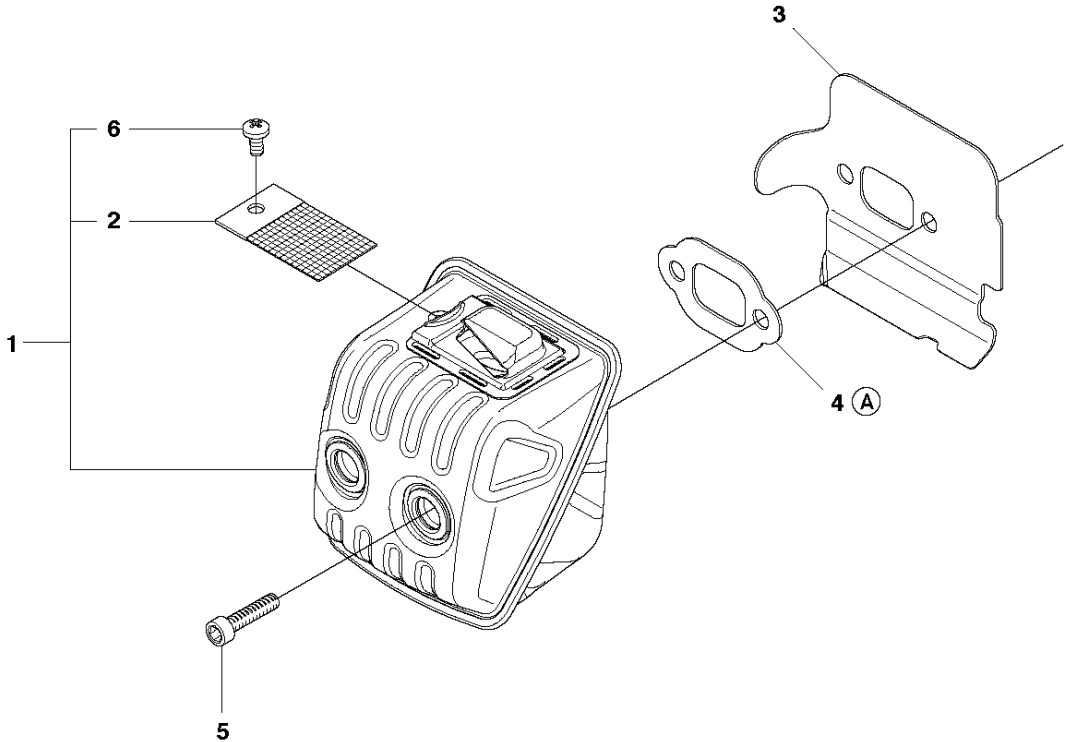

F 450, 450e
MUFFLER

7
Ⓐ 544 97 20-01
Set of gaskets

MUFFLER

450 E from 2011-07 -

Ref	Part no.	Description	Remark	Qty	Kit
1	544 14 77-02	MUFFLER ASSY		1	
2	579 75 33-01	SCREEN		1	1
3	579 75 32-01	HEAT DEFLECTOR		1	
4	579 75 31-01	GASKET		1	7
5	725 53 68-55	SCREW IHSCM		2	
6	724 12 87-59	SCREW CRPANM		1	1
7	544 97 20-01	GASKET KIT	Set of Gaskets	1