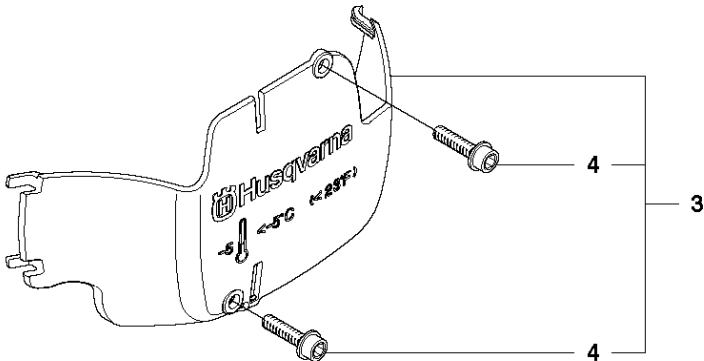

Q 450e
WINTER KIT

WINTER KIT

450 E from 2011-07 -

Ref	Part no.	Description	Remark	Qty	Kit
3	544 46 45-02	WINTER KIT	Winter kit	1	
4	503 21 70-16	SCREW CCRPANT		2	3